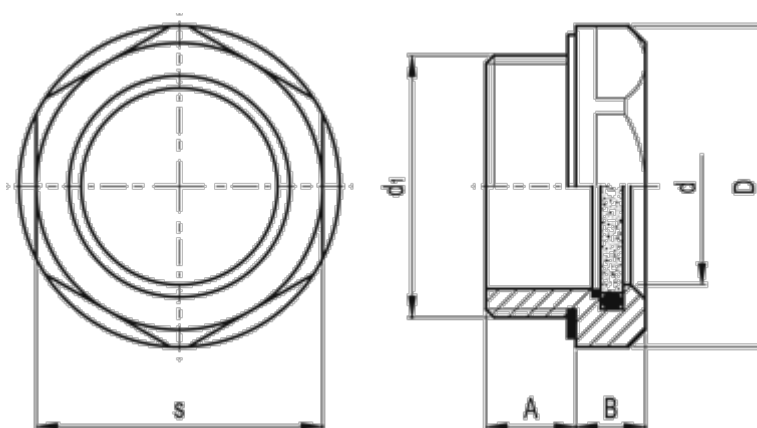

Data Sheet

Article number: 20674528

Description: E+G Oil level indicator
GN 743.5-24-G 1-B

Measures

A = 11.0

B = 8.5

D = 40

d = 24